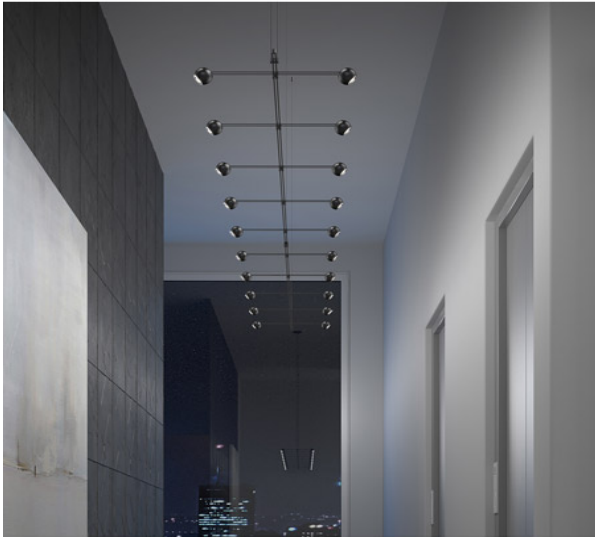

Suspenders 20 Light Pendant in

SKU: SLS1156-46S

Finish: Satin Black

UPC: 872681162007

Print Date: 12/17/2025

Collection: Suspenders®

PRODUCT DIMENSIONS

Weight:

Height (Top to Bottom): 2

Width (Side to Side): 193

Length (Front to Back): 19

Backplate/Canopy Specs:

SHADE INFORMATION

Shade Included:

Glass:

Dark Sky Compliant: No