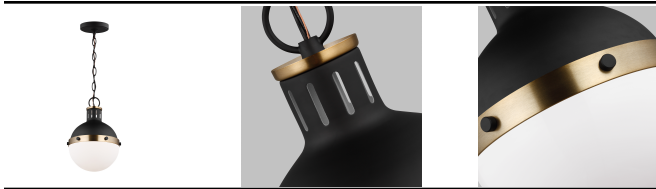

Hanks One Light Mini Pendant

SKU: 6177101EN3-112-295G

Finish: Midnight Black

UPC: 785652088155

Print Date: 12/16/2025

Collection: Hanks

PRODUCT DIMENSIONS

Weight: 3.570000

Height (Top to Bottom): 11.63

Width (Side to Side): 8.13

Length (Front to Back):

Backplate/Canopy Specs: D:5" H:7/8" Round

SHADE INFORMATION

Shade Included:

Glass: White

Dark Sky Compliant: No

Delivered Lumens:

OTHER INFORMATION

Safety Rating:

UL Wet/Damp Location:

Voltage:

MATERIALS

Material: Steel

HANGING METHOD