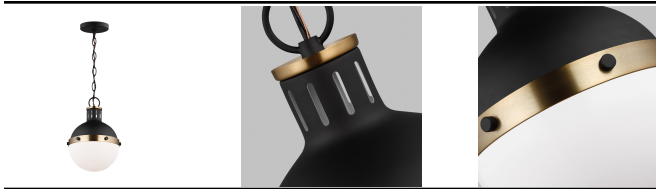

## Hanks One Light Mini Pendant

SKU: 6177101-112-295G

Finish: Midnight Black

UPC: 785652086656

Print Date: 12/16/2025

Collection: Hanks

### PRODUCT DIMENSIONS

Weight: 3.570000

Height (Top to Bottom): 11.63

Width (Side to Side): 8.13

Length (Front to Back):

Backplate/Canopy Specs: D:5" H:7/8" Round

### SHADE INFORMATION

Shade Included:

Glass: White

Dark Sky Compliant: No