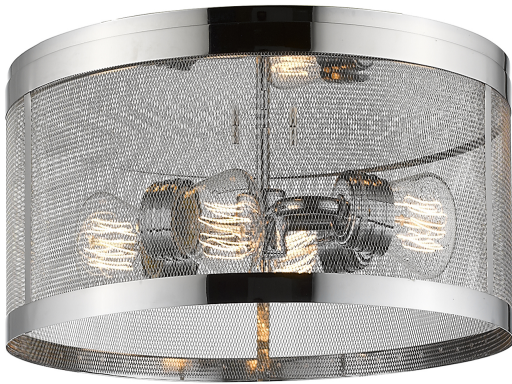

## Z-Lite Meshsmith 4-Light Flush Mount

**SKU: 331F21-CH-182Z**

Finish: Chrome

UPC: 685659072945

Print Date: 12/17/2025

Collection: Meshsmith

### SHADE INFORMATION

Shade Included:

Glass:

Dark Sky Compliant: No

### MATERIALS

Material: Steel

### PRODUCT DIMENSIONS

Weight: 7.110000

Height (Top to Bottom): 6

Width (Side to Side): 21.13

Length (Front to Back): 21.13

Backplate/Canopy Specs: 21.25"L x 21.25"W