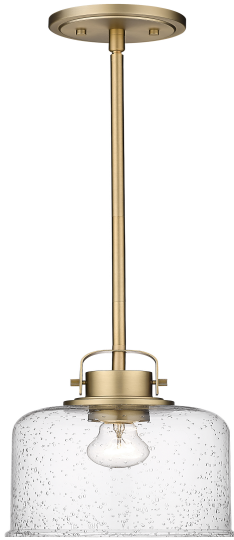

## Z-Lite Kinsley 1-Light Pendant Light

**SKU: 340P8-HG-182Z**

Finish: Heirloom Gold

UPC: 685659172676

Print Date: 12/16/2025

Collection: Kinsley

### PRODUCT DIMENSIONS

Weight: 6.000000

Height (Top to Bottom): 12.5

Width (Side to Side): 8

Length (Front to Back): 8

Backplate/Canopy Specs: 5.25"L x 5.25"W

### SHADE INFORMATION

Shade Included:

Glass: Clear Seedy

Dark Sky Compliant: No

### MATERIALS

Material: Steel