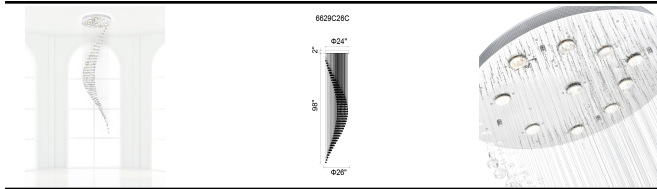

Ribbon Ten Light Flush Mount

SKU: 6629C26C-199C

Finish: Chrome

UPC: 695320008463

Print Date: 12/17/2025

Collection: Ribbon

PRODUCT DIMENSIONS

Weight: 21.380000
 Height (Top to Bottom): 100
 Width (Side to Side): 26
 Length (Front to Back): 26
 Backplate/Canopy Specs:

SHADE INFORMATION

Shade Included:
 Glass: Clear
 Dark Sky Compliant: No

BULB INFORMATION

Bulb Included: No
 Number of Bulbs:
 Bulb Type:
 Bulb Base: GU10
 Max. Wattage per Socket: 35
 CRI:
 Color Temperature:
 Delivered Lumens:

OTHER INFORMATION

Safety Rating:
 UL Wet/Damp Location: Dry
 Voltage: 120V

MATERIALS

Material:

HANGING METHOD

Chain Length:
 Lead Wire Length: 6"
 Included Stems/Rods:

INFORMATION

Project Name: _____
 Location: _____
 Type: _____
 Quantity: _____
 Comments: _____