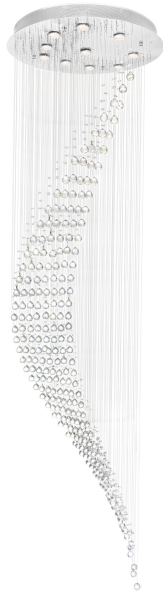

Ribbon Ten Light Flush Mount

SKU: 6629C26C-199C

Finish: Chrome

UPC: 695320008463

Print Date: 12/17/2025

Collection: Ribbon

PRODUCT DIMENSIONS

Weight: 21.380000
 Height (Top to Bottom): 100
 Width (Side to Side): 26
 Length (Front to Back): 26
 Backplate/Canopy Specs:

SHADE INFORMATION

Shade Included:
 Glass: Clear
 Dark Sky Compliant: No

BULB INFORMATION

Bulb Included: No
 Number of Bulbs:
 Bulb Type:
 Bulb Base: GU10
 Max. Wattage per Socket: 35
 CRI:
 Color Temperature:
 Delivered Lumens:

OTHER INFORMATION

Safety Rating:
 UL Wet/Damp Location: Dry
 Voltage: 120V

MATERIALS

Material:

HANGING METHOD

Chain Length:
 Lead Wire Length: 6"
 Included Stems/Rods:

INFORMATION

Project Name: _____
 Location: _____
 Type: _____
 Quantity: _____
 Comments: _____