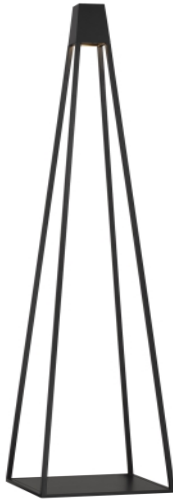

## Apex LED Outdoor Floor Lamp

SKU: SLOFL10927BK-192T

Finish: Black

UPC: 191963324972

Print Date: 12/15/2025

Collection: Apex Outdr

### PRODUCT DIMENSIONS

Weight: 18.000000

Height (Top to Bottom): 72.4

Width (Side to Side): 15

Length (Front to Back): 15

Backplate/Canopy Specs:

### SHADE INFORMATION

Shade Included: Yes

Glass: Black

Dark Sky Compliant: No

### MATERIALS

Material: Metal