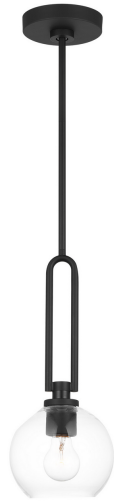

Codyn One Light Pendant in

SKU: 6155701-112-295G

Finish: Midnight Black

UPC: 785652123436

Print Date: 12/18/2025

Collection: Codyn

PRODUCT DIMENSIONS

Weight: 4.400000

Height (Top to Bottom): 19.88

Width (Side to Side): 10

Length (Front to Back): 10

Backplate/Canopy Specs: D:5 1/2" H:7/8" Round

SHADE INFORMATION

Shade Included:

Glass: Clear

Dark Sky Compliant: No

BULB INFORMATION

Bulb Included: No

Number of Bulbs:

Bulb Type: Incandescent/LED

Bulb Base: E26

Max. Wattage per Socket: 75

CRI:

Color Temperature:

Chain Length:

Lead Wire Length: 120"Black

Included Stems/Rods: (3) 12", (1) 6"

INFORMATION

Project Name: _____

Location: _____

Type: _____

Quantity: _____