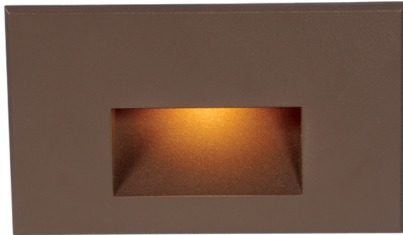

4011 1-Light LED Step and

SKU: 4011-AMBZ-348W

Finish: Bronze on

UPC: 790576392479

Print Date: 12/16/2025

Collection: 4011

SHADE INFORMATION

Shade Included:

Glass:

Dark Sky Compliant: No

BULB INFORMATION

Bulb Included: Yes

Number of Bulbs:

Bulb Type: Integrated LED

Bulb Base: LED

Max. Wattage per Socket: 2

CRI:

Color Temperature:

Delivered Lumens:

OTHER INFORMATION

Safety Rating:

UL Wet/Damp Location: Dry

Voltage: 9

MATERIALS

Material: Corrosion resistant aluminum alloy

HANGING METHOD

Chain Length:

Lead Wire Length:

Included Stems/Rods:

PRODUCT DIMENSIONS

Weight: 1.650000

Height (Top to Bottom): 1.5