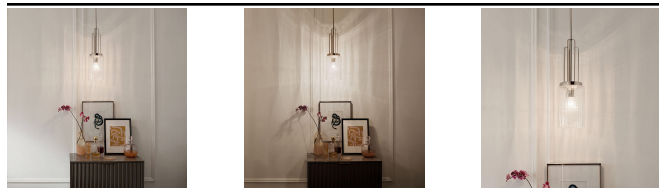

## Kimrose One Light Mini Pendant

**SKU: 52414PN-193K**

Finish: Polished Nickel

UPC: 783927003001

Print Date: 12/18/2025

Collection: Kimrose

### PRODUCT DIMENSIONS

Weight: 6.000000

Height (Top to Bottom): 23.5

Width (Side to Side): 7

Length (Front to Back):

Backplate/Canopy Specs: 5.25 DIA