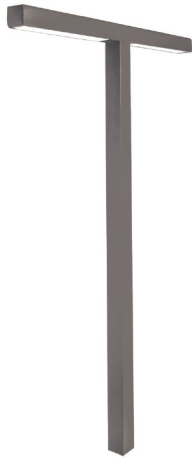

## Db Balance 2-Light LED Path

**SKU: 6071-27BZ-348W**

Finish: Bronze on

UPC: 790576435985

Print Date: 12/18/2025

Collection: Db Balance

### PRODUCT DIMENSIONS

Weight: 2.090000

Height (Top to Bottom): 23.5

Width (Side to Side): 1

Length (Front to Back): 12

Backplate/Canopy Specs:

### SHADE INFORMATION

Shade Included:

Glass:

Dark Sky Compliant: No

### MATERIALS

Material: Solid die-cast corrosion resistant aluminum