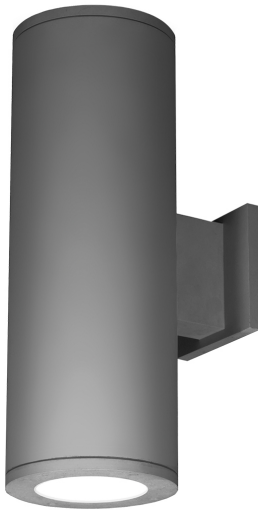

Tube Arch 2-Light LED Wall

SKU: DS-WD08-F40C-GH-348W

Finish: Graphite

UPC: 790576280523

Print Date: 12/19/2025

Collection: Tube Arch

PRODUCT DIMENSIONS

Weight: 10.300000

Height (Top to Bottom): 22.13

Width (Side to Side): 7.88

Length (Front to Back): 10.75

Backplate/Canopy Specs:

SHADE INFORMATION

Shade Included:

Glass:

Dark Sky Compliant: No

BULB INFORMATION

Bulb Included: Yes

Number of Bulbs:

Bulb Type: Integrated LED

Bulb Base: LED

Max. Wattage per Socket: 47

CRI:

Color Temperature:

Delivered Lumens:

OTHER INFORMATION

Safety Rating:

UL Wet/Damp Location: Dry

Voltage: 120

MATERIALS

Material: Die-cast Aluminum

HANGING METHOD