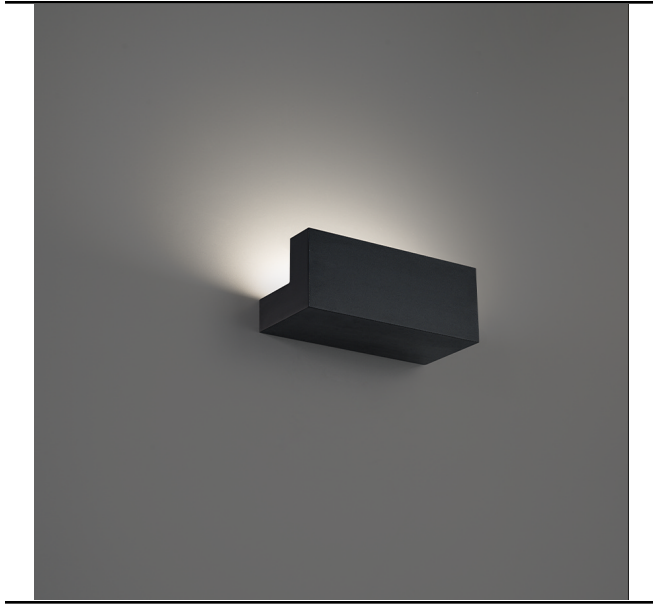

Bantam 1-Light LED Wall Sconce

SKU: WS-38109-30-BK-348W

Finish: Black

UPC: 790576860107

Print Date: 12/15/2025

Collection: Bantam

PRODUCT DIMENSIONS

Weight: 2.450000

Height (Top to Bottom): 3.5

Width (Side to Side): 9

Length (Front to Back):

Backplate/Canopy Specs:

SHADE INFORMATION

Shade Included:

Glass:

Dark Sky Compliant: No

Delivered Lumens:

OTHER INFORMATION

Safety Rating:

UL Wet/Damp Location: Dry

Voltage: 120

MATERIALS

Material: Aluminum body with silk screen glass diffuser

HANGING METHOD