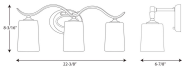

Inspire 3-Light Bathroom Vanity Light

SKU: P2020-20-35P

Finish: Antique Bronze

UPC: 785247167197

Print Date: 12/18/2025

Collection: Inspire

PRODUCT DIMENSIONS

Weight: 9.000000

Height (Top to Bottom): 8.19

Width (Side to Side): 22.38

Length (Front to Back): 22.38

Backplate/Canopy Specs: 1"x4.625"x7"

SHADE INFORMATION

Shade Included: Yes

Glass: White

Dark Sky Compliant: No

BULB INFORMATION

Bulb Included: No

Number of Bulbs: 3

Bulb Type: Incandescent/LED

Bulb Base: E26

Max. Wattage per Socket: 100

CRI: 90

Color Temperature: 2700K

Delivered Lumens: 2700

OTHER INFORMATION

Safety Rating: ETL

UL Wet/Damp Location: Damp

Voltage: 120

MATERIALS

Material: Metal

HANGING METHOD

Chain Length: 6"

Lead Wire Length: 6"

Included Stems/Rods: 0

INFORMATION

Project Name: _____

Location: _____

Type: _____

Quantity: _____

Comments: _____