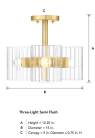

Aries 3-Light Semi-Flush Mount in

SKU: D284C-SF-BG-259D

Finish: Brushed Gold

UPC: 046335121751

Print Date: 12/19/2025

Collection: Aries

PRODUCT DIMENSIONS

Weight: 3.970000

Height (Top to Bottom): 12.25

Width (Side to Side): 15

Length (Front to Back):

Backplate/Canopy Specs: 5"x5"

SHADE INFORMATION

Shade Included:

Glass: Clear Textured

Dark Sky Compliant: No