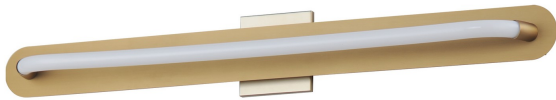

## Loop LED Wall Sconce in

**SKU: E23436-01GLD-211E**

Finish: Gold

UPC: 845094106500

Print Date: 12/18/2025

Collection: Loop

### SHADE INFORMATION

Shade Included:

Glass: White

Dark Sky Compliant: No

### BULB INFORMATION

Bulb Included: Yes

Number of Bulbs: 1

Bulb Type: Integrated LED

Bulb Base:

Max. Wattage per Socket: 16

CRI: 90

Color Temperature:

### PRODUCT DIMENSIONS

Weight: 3.960000

Height (Top to Bottom): 36

Width (Side to Side): 3.25

Length (Front to Back): 3.25

Backplate/Canopy Specs: 3.25"x36"