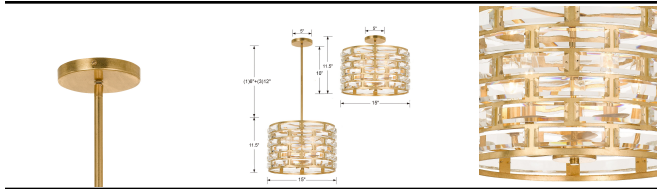

Meridian 5-Light Semi-Flush Mount in

SKU: MER-4865-GA-CEILING-336C

Finish: Antique Gold

UPC: 633779043963

Print Date: 12/22/2025

Collection: Meridian

PRODUCT DIMENSIONS

Weight: 11.500000

Height (Top to Bottom): 11.5

Width (Side to Side): 15

Length (Front to Back): 15

Backplate/Canopy Specs: 5"W x 1"H

SHADE INFORMATION

Shade Included:

Glass:

Dark Sky Compliant: No