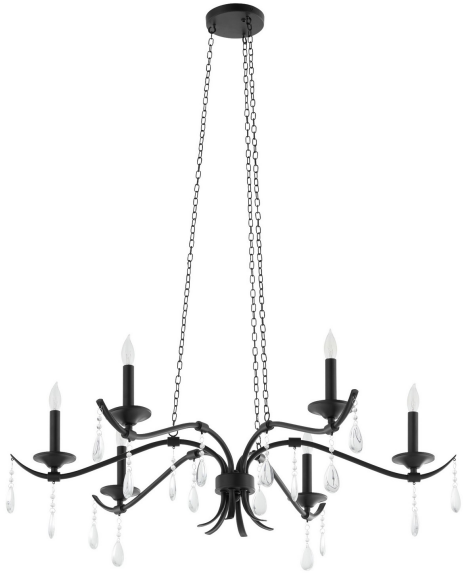

Lorelei Six Light Chandelier in

SKU: 603-6-59-301Q

Finish: Matte Black

UPC: 190808189394

Print Date: 12/19/2025

Collection: Lorelei

PRODUCT DIMENSIONS

Weight:

Height (Top to Bottom): 20.5

Width (Side to Side): 36

Length (Front to Back):

Backplate/Canopy Specs:

SHADE INFORMATION

Shade Included:

Glass:

Dark Sky Compliant: No