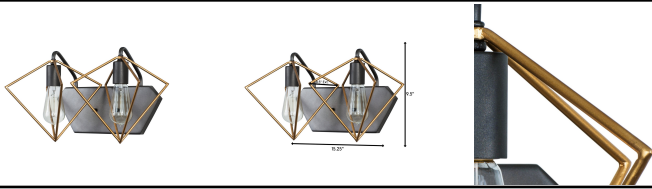

## Metropolis Bathroom Bathroom Vanity

**SKU: 261B02AGRB-48V**

Finish: Aged Gold

UPC: 819257020729

Print Date: 12/22/2025

Collection: Metropolis

### PRODUCT DIMENSIONS

Weight: 3.000000

Height (Top to Bottom): 9.50

Width (Side to Side): 15.25

Length (Front to Back):

Backplate/Canopy Specs: 12.5"x5"x0.75"