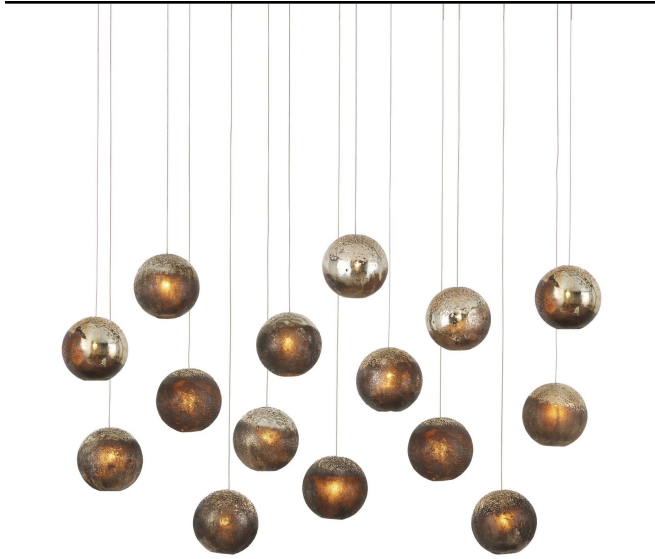

## Pathos Pendant in Antique

SKU: 9000-1016-425C

Finish: Antique Silver

UPC: 633306049017

Print Date: 12/17/2025

Collection: Pathos

### PRODUCT DIMENSIONS

Weight: 50.000000

Height (Top to Bottom): 8.00

Width (Side to Side): 51.00

Length (Front to Back): 15.00

Backplate/Canopy Specs: 2"x48"x12"

### SHADE INFORMATION

Shade Included:

Glass: Multicolor

Dark Sky Compliant: No