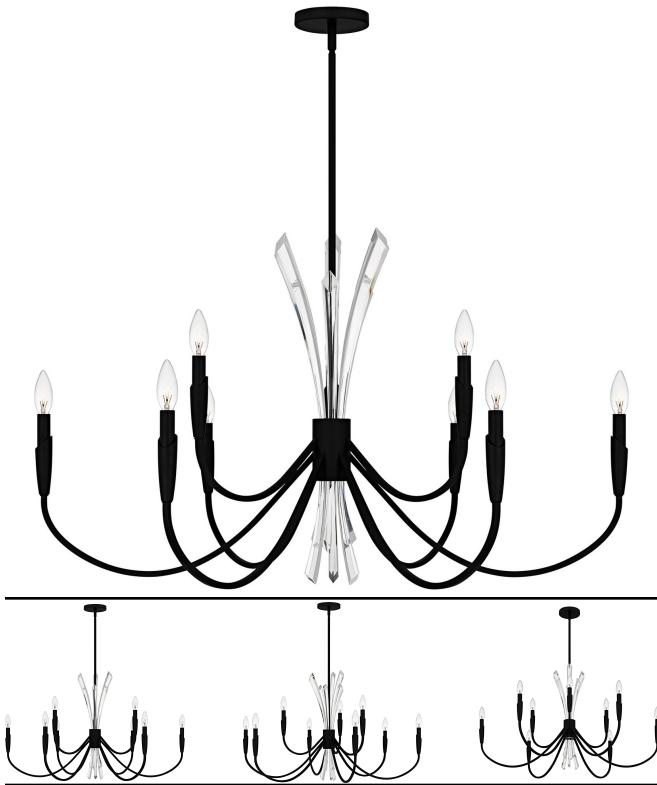

Cecily Chandelier in Matte

SKU: CCY5040MBK-61Q

Finish: Black

UPC: 611728389201

Print Date: 12/17/2025

Collection: Cecily

PRODUCT DIMENSIONS

Weight: 10.360000

Height (Top to Bottom): 25.00

Width (Side to Side): 40.00

Length (Front to Back): 40.00

Backplate/Canopy Specs: 5.00"W X 0.75"L

SHADE INFORMATION

Shade Included:

Glass: Clear

Dark Sky Compliant: No

BULB INFORMATION

Bulb Included: No

Number of Bulbs: 9

Bulb Type: Incandescent/LED

Bulb Base:

Max. Wattage per Socket: 60.0

CRI:

Color Temperature:

Chain Length:

Lead Wire Length: 12'

Included Stems/Rods: 2 (0.5" x 6"), 2 (0.5" x 12")

INFORMATION

Project Name: _____

Location: _____

Type: _____

Quantity: _____