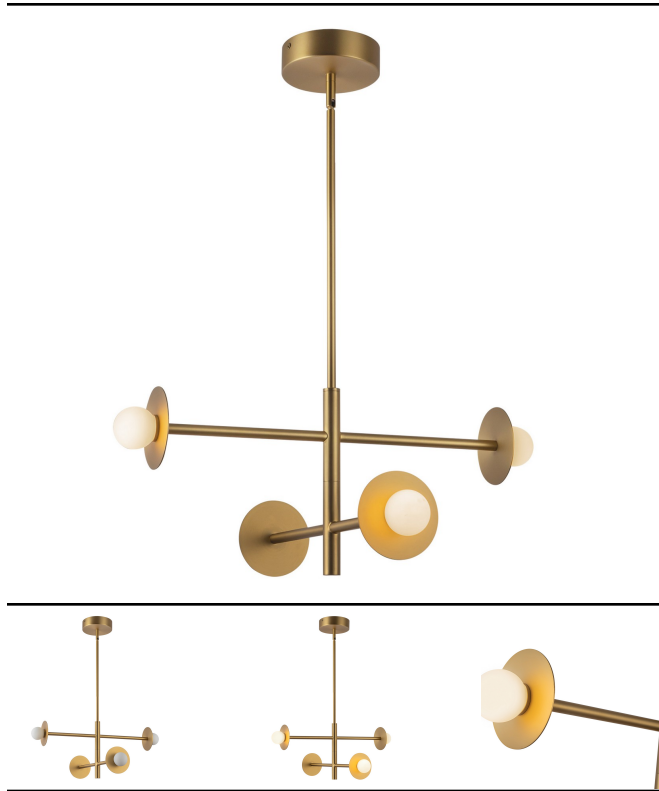

**Elixir LED Chandelier in Brushed**

**SKU: CH15504-BG-UNV-252K**

Finish: Chrome

UPC: 691759135855

Print Date: 12/16/2025

Collection: Elixir

**PRODUCT DIMENSIONS**

Weight:

Height (Top to Bottom): 9.13

Width (Side to Side): 22.13

Length (Front to Back): 23.25

Backplate/Canopy Specs: D5.125" x H1.5"

**SHADE INFORMATION**

Shade Included:

Glass: Opal

Dark Sky Compliant: No

**BULB INFORMATION**

Bulb Included: No

Number of Bulbs:

Bulb Type:

Bulb Base:

Max. Wattage per Socket: 13.0

CRI: 90

Color Temperature:

Chain Length:

Lead Wire Length: 72

Included Stems/Rods: 46" (3x12" + 1x6" + 1x4")

**INFORMATION**

Project Name: \_\_\_\_\_

Location: \_\_\_\_\_

Type: \_\_\_\_\_

Quantity: \_\_\_\_\_