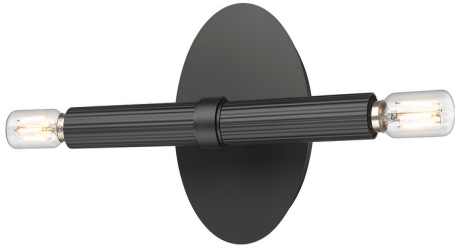

Skyva Wall Sconce in

SKU: 25702-MB-28M

Finish: Matte Black

UPC: 842639050960

Print Date: 12/19/2025

Collection: Skyva

PRODUCT DIMENSIONS

Weight: 0.600000

Height (Top to Bottom): 5.75

Width (Side to Side): 12.25

Length (Front to Back):

Backplate/Canopy Specs: 5.6"x0.9"

SHADE INFORMATION

Shade Included:

Glass:

Dark Sky Compliant: No

BULB INFORMATION

Bulb Included: No

Number of Bulbs: 2

Bulb Type: Incandescent/LED

Bulb Base: E12 Candelabra

Max. Wattage per Socket: 40.0

CRI:

Color Temperature:

Delivered Lumens:

OTHER INFORMATION

Safety Rating:

UL Wet/Damp Location: Damp

Voltage: 120.0

MATERIALS

Material:

HANGING METHOD