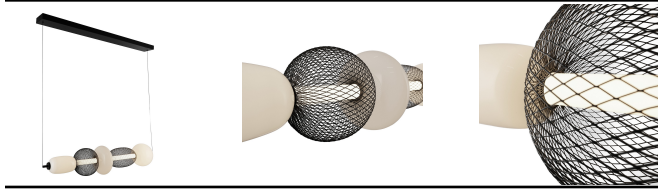

Ace LED Island Pendant in

SKU: AC7462BK-93A

Finish: Black

UPC: 778350024501

Print Date: 12/19/2025

Collection: Ace

PRODUCT DIMENSIONS

Weight: 7.700000

Height (Top to Bottom): 9.10

Width (Side to Side): 9.10

Length (Front to Back): 43.90

Backplate/Canopy Specs: 46.1"x4.7"x1.5"

SHADE INFORMATION

Shade Included:

Glass: White

Dark Sky Compliant: No

BULB INFORMATION

Bulb Included: Yes

Number of Bulbs:

Bulb Type: Integrated LED

Bulb Base: Integrated

Max. Wattage per Socket: 32.0

CRI: 80

Color Temperature: