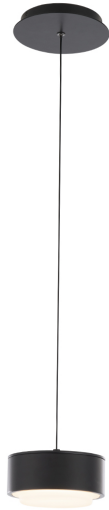

## Ohm LED Pendant in Black

**SKU: PD-13006-BK-348W**

Finish: Black

UPC: 790576793368

Print Date: 12/19/2025

Collection: Ohm

### PRODUCT DIMENSIONS

Weight: 2.870000

Height (Top to Bottom): 1.00

Width (Side to Side): 5.50

Length (Front to Back): 5.50

Backplate/Canopy Specs:

### SHADE INFORMATION

Shade Included:

Glass: White

Dark Sky Compliant: No

### BULB INFORMATION

Bulb Included: Yes

Number of Bulbs: 1

Bulb Type: Integrated LED

Bulb Base: LED Module

Max. Wattage per Socket: 13.0

CRI: 90

Color Temperature: