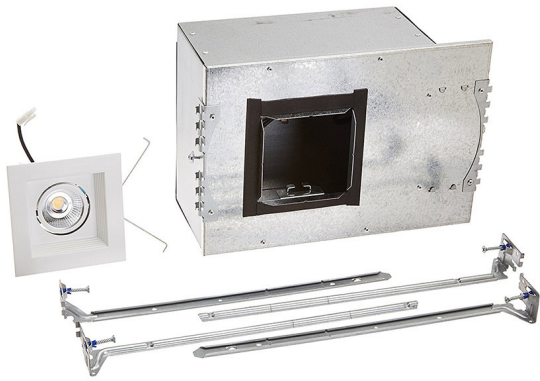

## LED Single Light New

SKU: MT-3LD111NA-W930WT-348W

Finish: White

UPC: 790576392875

Print Date: 12/16/2025

Collection: Mini Led

### BULB INFORMATION

Bulb Included: Yes

Number of Bulbs: 1

Bulb Type: Integrated LED

Bulb Base: LED Module

Max. Wattage per Socket: 11.0

CRI: 90

Color Temperature:

Delivered Lumens: 885.0

### PRODUCT DIMENSIONS

Weight: 3.310000

Height (Top to Bottom): 5.13

Width (Side to Side): 8.63

Length (Front to Back): 15.00

Backplate/Canopy Specs: