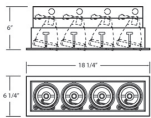

Recessed in White by

SKU: TE164A-02-116E

Finish: White

UPC: 773546083775

Print Date: 12/17/2025

Collection:

PRODUCT DIMENSIONS

Weight: 6.100000

Height (Top to Bottom): 6.00

Width (Side to Side): 6.25

Length (Front to Back): 18.25

Backplate/Canopy Specs:

SHADE INFORMATION

Shade Included:

Glass: Black

Dark Sky Compliant: No

BULB INFORMATION

Bulb Included: No

Number of Bulbs: 4

Bulb Type: Incandescent/LED

Bulb Base: E26

Max. Wattage per Socket: 50.0

CRI:

Color Temperature:

Delivered Lumens:

OTHER INFORMATION

Safety Rating:

UL Wet/Damp Location: Dry

Voltage: 120.00

MATERIALS

Material:

HANGING METHOD

Chain Length:

Lead Wire Length:

Included Stems/Rods:

INFORMATION

Project Name: _____

Location: _____

Type: _____

Quantity: _____

Comments: _____