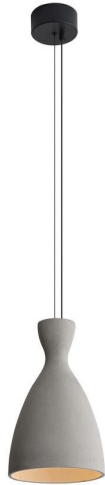

Aethera LED Pendant in Grey

SKU: 2173-10-GCT-230G

Finish: Grey Cement

UPC: 844375118713

Print Date: 12/19/2025

Collection: Aethera

PRODUCT DIMENSIONS

Weight: 9.240000

Height (Top to Bottom): 12.00

Width (Side to Side): 9.88

Length (Front to Back):

Backplate/Canopy Specs: 5.5"L x 5.5"W x 1.75"E

SHADE INFORMATION

Shade Included:

Glass: Silver/Gray

Dark Sky Compliant: No

BULB INFORMATION

Bulb Included: No

Number of Bulbs: 1

Bulb Type:

Bulb Base:

Max. Wattage per Socket: 12.0

CRI:

Color Temperature: