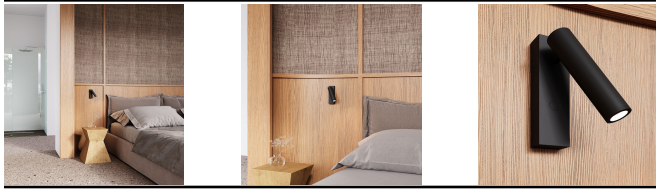

Haim LED Wall Lamp in

SKU: 3360-97-46S

Finish: Textured Black

UPC: 872681266385

Print Date: 12/19/2025

Collection: Haim

PRODUCT DIMENSIONS

Weight: 1.000000

Height (Top to Bottom): 5.25

Width (Side to Side): 1.5

Length (Front to Back):

Backplate/Canopy Specs: 1.5"x5.25"x1"

SHADE INFORMATION

Shade Included:

Glass: White

Dark Sky Compliant: No