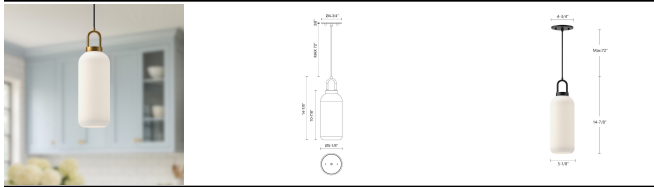

Soji Pendant in Aged

SKU: PD401505AGOP-254A

Finish: Aged Gold

UPC: 691759071795

Print Date: 12/22/2025

Collection: Soji

PRODUCT DIMENSIONS

Weight:

Height (Top to Bottom): 14.88

Width (Side to Side): 5.13

Length (Front to Back): 5.13

Backplate/Canopy Specs: D4.75" x H0.375"

SHADE INFORMATION

Shade Included:

Glass: Smoke

Dark Sky Compliant: No