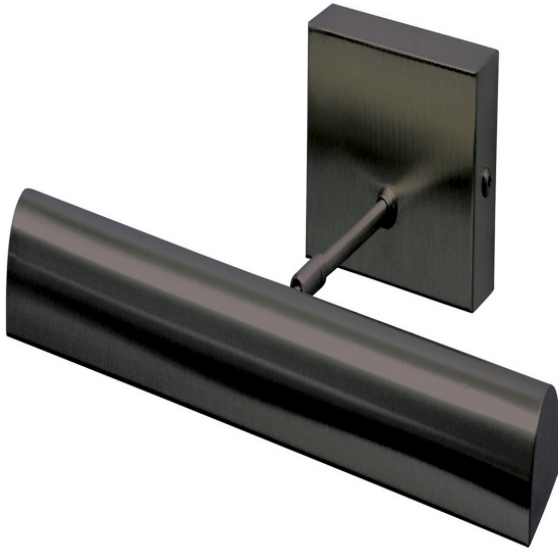

Classic Traditional LED Picture Light

SKU: BTLED14-81-125H

Finish: Mahogany Bronze

UPC: 753174052084

Print Date: 12/18/2025

Collection: Classic Traditional

PRODUCT DIMENSIONS

Weight: 3.000000

Height (Top to Bottom): 3.25

Width (Side to Side): 14

Length (Front to Back): n/a

Backplate/Canopy Specs: 3.25"x 4.5"

SHADE INFORMATION

Shade Included:

Glass: Metal

Dark Sky Compliant: No

BULB INFORMATION

Bulb Included: Yes

Number of Bulbs:

Bulb Type: LED

Bulb Base:

Max. Wattage per Socket:

CRI:

Color Temperature:

Delivered Lumens:

OTHER INFORMATION

Safety Rating: UL

UL Wet/Damp Location:

Voltage: 120

MATERIALS

Material: Metal

HANGING METHOD